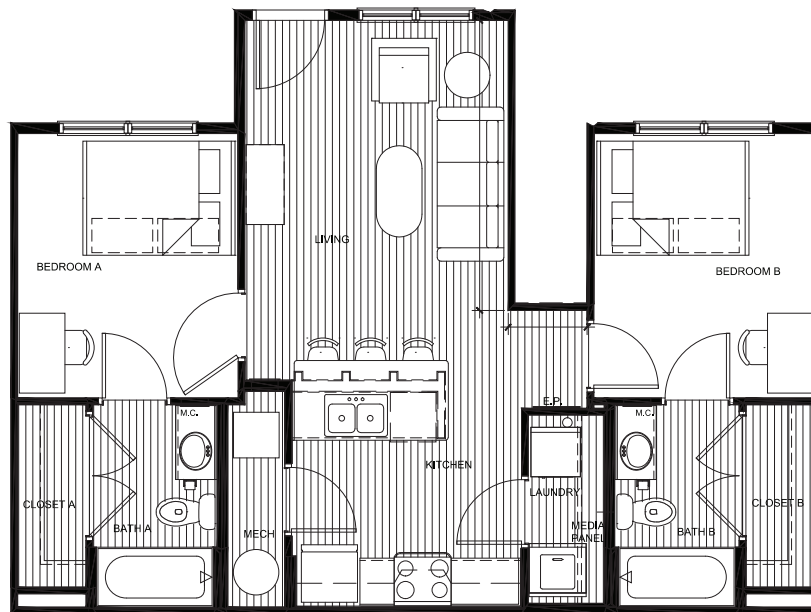

THE  
**LODGES**  
at west edge  
— est. 2014 —

**B2**

**2**

**BEDROOM**

**2**

**BATHROOM**

**804 sq ft**

(603) 389-6533